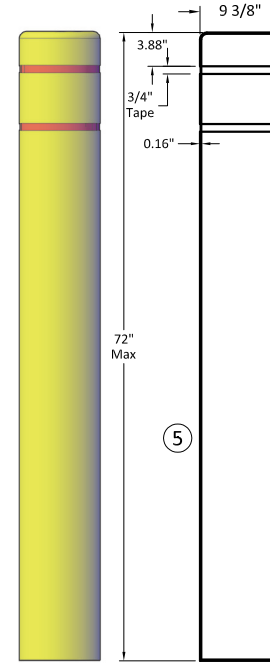

## Plastic Bollard Cover

R-7100

R-7101

R-7110

R-7111

R-7120

R-7130

R-7140

R-7150

R-7155

Bollard Cover					
Item	Part Number	Description	Material	Max Interior Security Post Size	Weight
1	R-7100	Bollard Post Cover	Plastic	4.5"Dia x 51"H	3.0 lbs
2	R-7101	Bollard Post Cover	Plastic	4.5"Dia x 63"H	4.0 lbs
3	R-7110	Bollard Post Cover	Plastic	7"Dia x 59"H	6.0 lbs
4	R-7111	Bollard Post Cover	Plastic	7"Dia x 71"H	7.0 lbs
5	R-7120	Bollard Post Cover	Plastic	8 7/8"Dia x 71"H	10.0 lbs
6	R-7130	Bollard Post Cover	Plastic	10 7/8"Dia x 59"H	10.0 lbs
7	R-7140	Bollard Post Cover	Plastic	4.5"Sq x 54"H	7.0 lbs
8	R-7150	Bollard Post Cover	Plastic	6.5"Sq x 54"H	11.0 lbs
9	R-7155	Bollard Post Cover	Plastic	12 3/4"Dia x 59"H	13.0 lbs

Plastic Bollard Cover, Model R-71XX Series

SCALE	NTS	DRAWING NUMBER	SIZE	REV.
DESIGN		R-7100/01/10/11/20/30/40/50/55	A	A
DATE	03/01/2012			