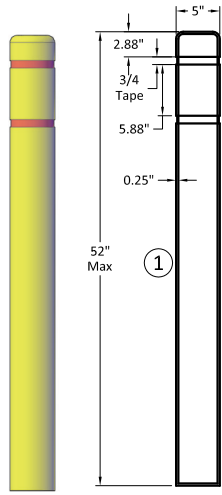

## Plastic Bollard Cover

R-7100

R-7101

R-7110

R-7111

R-7120

R-7130

R-7140

R-7150

R-7155

Bollard Cover					
Item	Part Number	Description	Material	Max Interior Security Post Size	Weight
1	R-7100	Bollard Post Cover	Plastic	4.5"Dia x 51"H	3.0 lbs
2	R-7101	Bollard Post Cover	Plastic	4.5"Dia x 63"H	4.0 lbs
3	R-7110	Bollard Post Cover	Plastic	7"Dia x 59"H	6.0 lbs
4	R-7111	Bollard Post Cover	Plastic	7"Dia x 71"H	7.0 lbs
5	R-7120	Bollard Post Cover	Plastic	8 7/8"Dia x 71"H	10.0 lbs
6	R-7130	Bollard Post Cover	Plastic	10 7/8"Dia x 59"H	10.0 lbs
7	R-7140	Bollard Post Cover	Plastic	4.5"Sq x 54"H	7.0 lbs
8	R-7150	Bollard Post Cover	Plastic	6.5"Sq x 54"H	11.0 lbs
9	R-7155	Bollard Post Cover	Plastic	12 3/4"Dia x 59"H	13.0 lbs

Plastic Bollard Cover, Model R-71XX Series

SCALE	NTS	DRAWING NUMBER	SIZE	REV.
DESIGN		R-7100/01/10/11/20/30/40/50/55	A	A
DATE	03/01/2012			