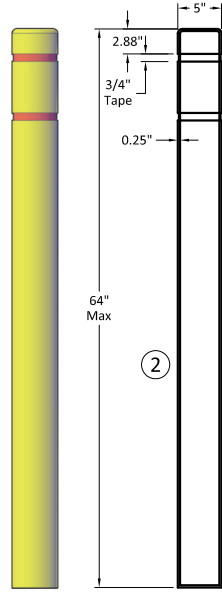

## Plastic Bollard Cover

R-7100

R-7101

R-7110

R-7111

R-7120

R-7130

R-7140

R-7150

R-7155

Bollard Cover					
Item	Part Number	Description	Material	Max Interior Security Post Size	Weight
1	R-7100	Bollard Post Cover	Plastic	4.5"Dia x 51"H	3.0 lbs
2	R-7101	Bollard Post Cover	Plastic	4.5"Dia x 63"H	4.0 lbs
3	R-7110	Bollard Post Cover	Plastic	7"Dia x 59"H	6.0 lbs
4	R-7111	Bollard Post Cover	Plastic	7"Dia x 71"H	7.0 lbs
5	R-7120	Bollard Post Cover	Plastic	8 7/8"Dia x 71"H	10.0 lbs
6	R-7130	Bollard Post Cover	Plastic	10 7/8"Dia x 59"H	10.0 lbs
7	R-7140	Bollard Post Cover	Plastic	4.5"Sq x 54"H	7.0 lbs
8	R-7150	Bollard Post Cover	Plastic	6.5"Sq x 54"H	11.0 lbs
9	R-7155	Bollard Post Cover	Plastic	12 3/4"Dia x 59"H	13.0 lbs

Plastic Bollard Cover, Model R-71XX Series

SCALE	NTS	DRAWING NUMBER	SIZE	REV.
DESIGN		R-7100/01/10/11/20/30/40/50/55	A	A
DATE	03/01/2012			