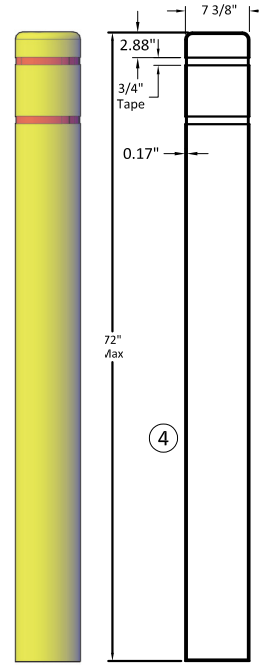

## Plastic Bollard Cover

R-7100

R-7101

R-7110

R-7111

R-7120

R-7130

R-7140

R-7150

R-7155

Bollard Cover					
Item	Part Number	Description	Material	Max Interior Security Post Size	Weight
1	R-7100	Bollard Post Cover	Plastic	4.5"Dia x 51"H	3.0 lbs
2	R-7101	Bollard Post Cover	Plastic	4.5"Dia x 63"H	4.0 lbs
3	R-7110	Bollard Post Cover	Plastic	7"Dia x 59"H	6.0 lbs
4	R-7111	Bollard Post Cover	Plastic	7"Dia x 71"H	7.0 lbs
5	R-7120	Bollard Post Cover	Plastic	8 7/8"Dia x 71"H	10.0 lbs
6	R-7130	Bollard Post Cover	Plastic	10 7/8"Dia x 59"H	10.0 lbs
7	R-7140	Bollard Post Cover	Plastic	4.5"Sq x 54"H	7.0 lbs
8	R-7150	Bollard Post Cover	Plastic	6.5"Sq x 54"H	11.0 lbs
9	R-7155	Bollard Post Cover	Plastic	12 3/4"Dia x 59"H	13.0 lbs

Plastic Bollard Cover, Model R-71XX Series

SCALE	NTS	DRAWING NUMBER	SIZE	REV.
DESIGN		R-7100/01/10/11/20/30/40/50/55	A	A
DATE	03/01/2012			