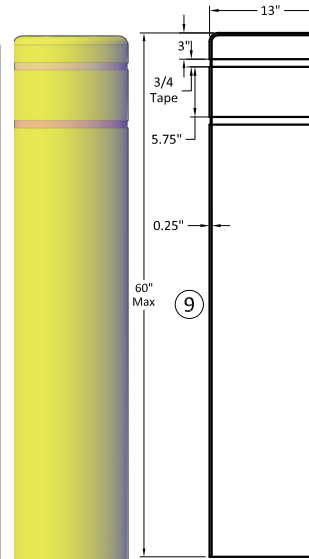

## Plastic Bollard Cover

R-7100

R-7101

R-7110

R-7111

R-7120

R-7130

R-7140

R-7150

R-7155

Bollard Cover					
Item	Part Number	Description	Material	Max Interior Security Post Size	Weight
1	R-7100	Bollard Post Cover	Plastic	4.5"Dia x 51"H	3.0 lbs
2	R-7101	Bollard Post Cover	Plastic	4.5"Dia x 63"H	4.0 lbs
3	R-7110	Bollard Post Cover	Plastic	7"Dia x 59"H	6.0 lbs
4	R-7111	Bollard Post Cover	Plastic	7"Dia x 71"H	7.0 lbs
5	R-7120	Bollard Post Cover	Plastic	8 7/8"Dia x 71"H	10.0 lbs
6	R-7130	Bollard Post Cover	Plastic	10 7/8"Dia x 59"H	10.0 lbs
7	R-7140	Bollard Post Cover	Plastic	4.5"Sq x 54"H	7.0 lbs
8	R-7150	Bollard Post Cover	Plastic	6.5"Sq x 54"H	11.0 lbs
9	R-7155	Bollard Post Cover	Plastic	12 3/4"Dia x 59"H	13.0 lbs

Plastic Bollard Cover, Model R-71XX Series

SCALE	NTS	DRAWING NUMBER	SIZE	REV.
DESIGN		R-7100/01/10/11/20/30/40/50/55	A	A
DATE	03/01/2012			