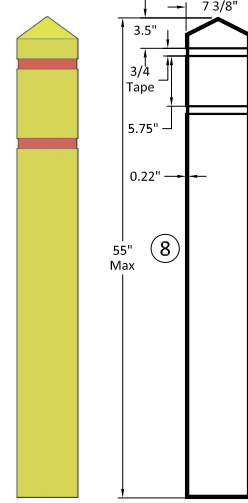

## Plastic Bollard Cover

R-7100

R-7101

R-7110

R-7111

R-7120

R-7130

R-7140

R-7150

R-7155

Bollard Cover					
Item	Part Number	Description	Material	Max Interior Security Post Size	Weight
1	R-7100	Bollard Post Cover	Plastic	4.5"Dia x 51"H	3.0 lbs
2	R-7101	Bollard Post Cover	Plastic	4.5"Dia x 63"H	4.0 lbs
3	R-7110	Bollard Post Cover	Plastic	7"Dia x 59"H	6.0 lbs
4	R-7111	Bollard Post Cover	Plastic	7"Dia x 71"H	7.0 lbs
5	R-7120	Bollard Post Cover	Plastic	8 7/8"Dia x 71"H	10.0 lbs
6	R-7130	Bollard Post Cover	Plastic	10 7/8"Dia x 59"H	10.0 lbs
7	R-7140	Bollard Post Cover	Plastic	4.5"Sq x 54"H	7.0 lbs
8	R-7150	Bollard Post Cover	Plastic	6.5"Sq x 54"H	11.0 lbs
9	R-7155	Bollard Post Cover	Plastic	12 3/4"Dia x 59"H	13.0 lbs

Plastic Bollard Cover, Model R-71XX Series

SCALE	NTS	DRAWING NUMBER	SIZE	REV.
DESIGN		R-7100/01/10/11/20/30/40/50/55	A	A
DATE	03/01/2012			