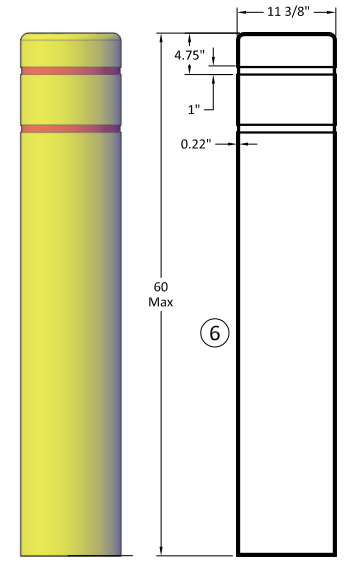

## Plastic Bollard Cover

R-7100

R-7101

R-7110

R-7111

R-7120

R-7130

R-7140

R-7150

R-7155

Bollard Cover					
Item	Part Number	Description	Material	Max Interior Security Post Size	Weight
1	R-7100	Bollard Post Cover	Plastic	4.5"Dia x 51"H	3.0 lbs
2	R-7101	Bollard Post Cover	Plastic	4.5"Dia x 63"H	4.0 lbs
3	R-7110	Bollard Post Cover	Plastic	7"Dia x 59"H	6.0 lbs
4	R-7111	Bollard Post Cover	Plastic	7"Dia x 71"H	7.0 lbs
5	R-7120	Bollard Post Cover	Plastic	8 7/8"Dia x 71"H	10.0 lbs
6	R-7130	Bollard Post Cover	Plastic	10 7/8"Dia x 59"H	10.0 lbs
7	R-7140	Bollard Post Cover	Plastic	4.5"Sq x 54"H	7.0 lbs
8	R-7150	Bollard Post Cover	Plastic	6.5"Sq x 54"H	11.0 lbs
9	R-7155	Bollard Post Cover	Plastic	12 3/4"Dia x 59"H	13.0 lbs

Plastic Bollard Cover, Model R-71XX Series

SCALE	NTS	DRAWING NUMBER	SIZE	REV.
DESIGN		R-7100/01/10/11/20/30/40/50/55	A	A
DATE	03/01/2012			