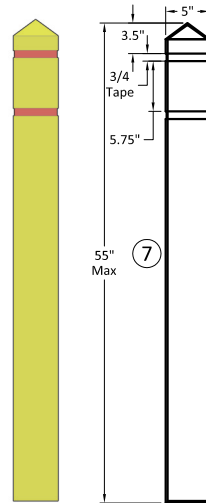

## Plastic Bollard Cover

R-7100

R-7101

R-7110

R-7111

R-7120

R-7130

R-7140

R-7150

R-7155

Bollard Cover					
Item	Part Number	Description	Material	Max Interior Security Post Size	Weight
1	R-7100	Bollard Post Cover	Plastic	4.5"Dia x 51"H	3.0 lbs
2	R-7101	Bollard Post Cover	Plastic	4.5"Dia x 63"H	4.0 lbs
3	R-7110	Bollard Post Cover	Plastic	7"Dia x 59"H	6.0 lbs
4	R-7111	Bollard Post Cover	Plastic	7"Dia x 71"H	7.0 lbs
5	R-7120	Bollard Post Cover	Plastic	8 7/8"Dia x 71"H	10.0 lbs
6	R-7130	Bollard Post Cover	Plastic	10 7/8"Dia x 59"H	10.0 lbs
7	R-7140	Bollard Post Cover	Plastic	4.5"Sq x 54"H	7.0 lbs
8	R-7150	Bollard Post Cover	Plastic	6.5"Sq x 54"H	11.0 lbs
9	R-7155	Bollard Post Cover	Plastic	12 3/4"Dia x 59"H	13.0 lbs

Plastic Bollard Cover, Model R-71XX Series

SCALE	NTS	DRAWING NUMBER	SIZE	REV.
DESIGN		R-7100/01/10/11/20/30/40/50/55	A	A
DATE	03/01/2012			