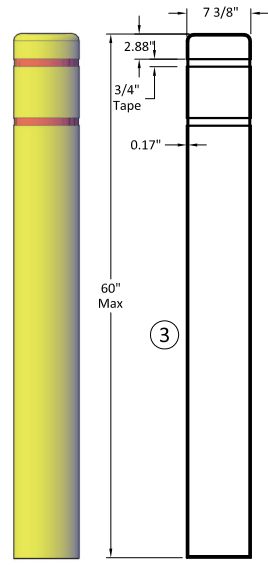

## Plastic Bollard Cover

R-7100

R-7101

R-7110

R-7111

R-7120

R-7130

R-7140

R-7150

R-7155

Bollard Cover					
Item	Part Number	Description	Material	Max Interior Security Post Size	Weight
1	R-7100	Bollard Post Cover	Plastic	4.5"Dia x 51"H	3.0 lbs
2	R-7101	Bollard Post Cover	Plastic	4.5"Dia x 63"H	4.0 lbs
3	R-7110	Bollard Post Cover	Plastic	7"Dia x 59"H	6.0 lbs
4	R-7111	Bollard Post Cover	Plastic	7"Dia x 71"H	7.0 lbs
5	R-7120	Bollard Post Cover	Plastic	8 7/8"Dia x 71"H	10.0 lbs
6	R-7130	Bollard Post Cover	Plastic	10 7/8"Dia x 59"H	10.0 lbs
7	R-7140	Bollard Post Cover	Plastic	4.5"Sq x 54"H	7.0 lbs
8	R-7150	Bollard Post Cover	Plastic	6.5"Sq x 54"H	11.0 lbs
9	R-7155	Bollard Post Cover	Plastic	12 3/4"Dia x 59"H	13.0 lbs

Plastic Bollard Cover, Model R-71XX Series

SCALE	NTS	DRAWING NUMBER	SIZE	REV.
DESIGN		R-7100/01/10/11/20/30/40/50/55	A	A
DATE	03/01/2012			